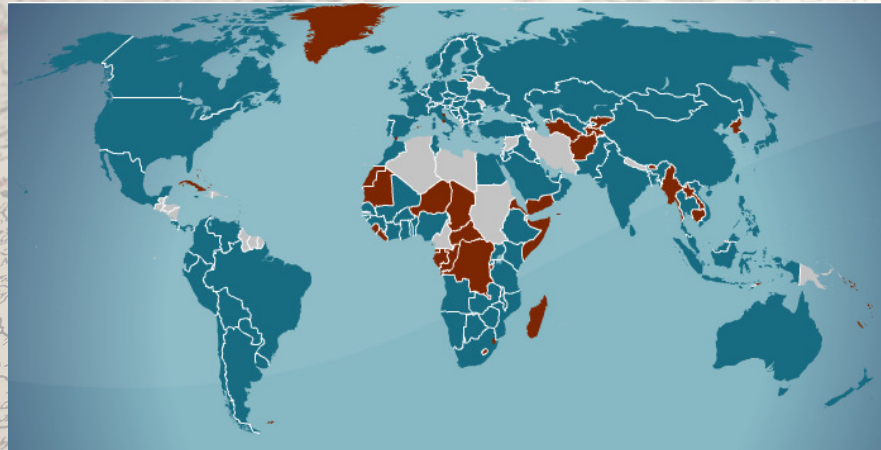

wfe WORLD FEDERATION OF EXCHANGES

BOLSA DE VALORES DE LIMA **BVL**

FIAB Federación Iberoamericana de Bolsas

Joint World Federation of Exchanges Developing Markets Forum
Federación Iberoamericana de Bolsas Annual Meeting
Lima, Peru

AUERBACH GRAYSON

AGCO's Global Presence

- AGCO universe
- Country with no exchange
- Country in talks for partnership

AUERBACH GRAYSON

AUERBACH GRAYSON

A historical map of the Baltic Sea region, showing the sea labeled 'BALTICVM' and 'See.' The map includes various geographical features, cities, and a scale bar. The text is overlaid on the map.

AUERBACH GRAYSON

A historical map of the Baltic Sea region, showing the sea labeled 'BALTICVM' and 'See.' The map includes various geographical features, cities, and a scale bar. The text is overlaid on the map.